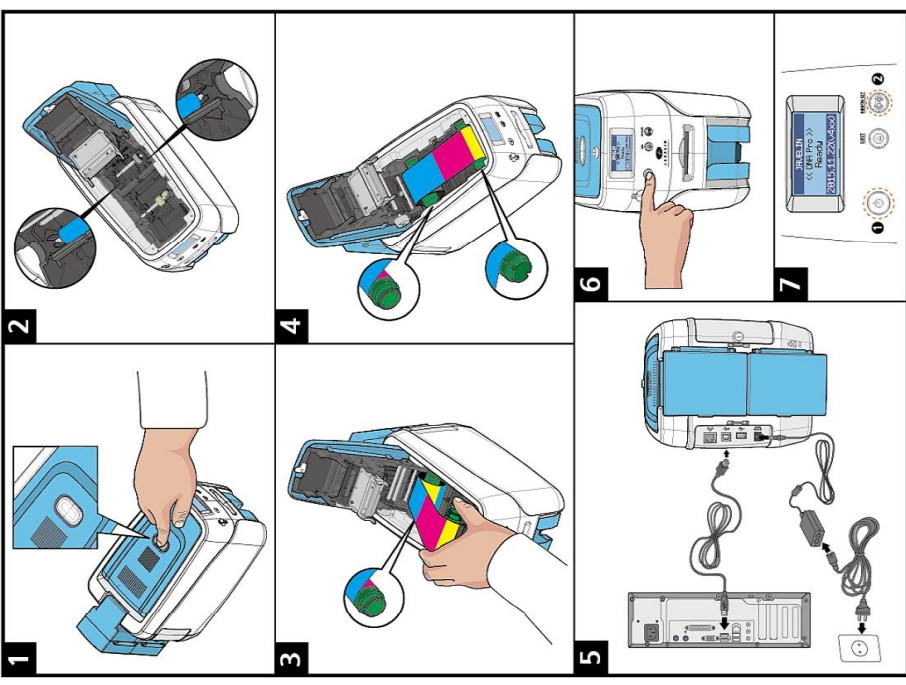

NBS Technologies™ Card Printer Javelin DNA™ Quick start guide

Blue cleaning roller

Sucker
(DMA Pro™ only)

Hooked lock
(DMA Pro™ only)

CAUTION
(DMA Pro™ only)

USB cable

Power adaptor

Power cable

Dye film

Cleaning Kit

Software

Software

Software

www.nbstech.com

Install Printer and Ready for Operation | 产品安装和运行准备 | Lista para instalación y Operación | IMPRESORA INSTALADA E PRONTA PARA USAR
Installazione prodotto e pronti all'utizzo | プリンターの設置と操作準備